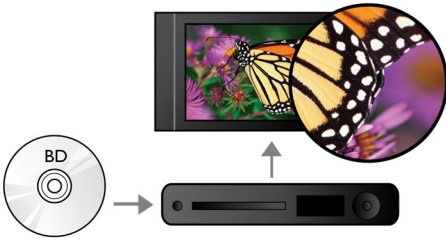

Play all your movies and music

- Netflix-Streaming TV Episodes and Movies over the Internet

Connect and enjoy all your entertainment

- Wirelessly connect to the internet right out of the box
- Net TV with Wireless access to online services on your TV

PHILIPS

Highlights

Blu-ray Disc playback

Blu-ray Discs have the capacity to carry high definition data, along with pictures in the 1920 x 1080 resolution that defines full high definition images. Scenes come to life as details leap at you, movements smoothen and images turn crystal clear. Blu-ray also delivers uncompressed surround sound - so your audio experience becomes unbelievably real. The high storage capacity of Blu-ray Discs also allow a host of interactive possibilities to be built in. Seamless navigation during playback and other exciting features like pop-up menus bring a whole new dimension to home entertainment.

BD-Live (Profile 2.0)

BD-Live opens up your world of high definition even further. Receive up-to-date content just by connecting your Blu-ray Disc player to the internet. Exciting new things like exclusive downloadable content, live events, live chats, gaming and on-line shopping all await you. Ride the high definition wave with Blu-ray Disc playback and BD-Live

Specifications

Picture/Display

- Picture enhancement: High Def (720p, 1080i, 1080p), Progressive scan

Sound

- Total Power (RMS): 1000 W
- Sound System: Dolby Prologic II, Dolby True HD, Dolby Digital Plus, DTS-HD Master Audio Essential
- Equalizer settings: Action, Rock, Classic, Concert, Drama, Lounge, Gaming, Sports