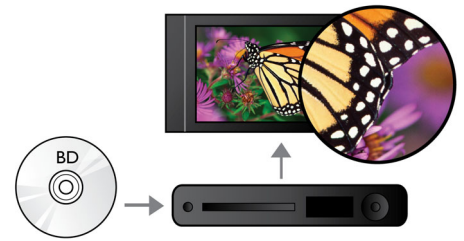

Blu-ray Disc playback

Blu-ray Discs have the capacity to carry high definition data, along with pictures in the 1920 x 1080 resolution that defines full high definition images. Scenes come to life as details leap at you, movements smoothen and images turn crystal clear. Blu-ray also delivers uncompressed surround sound - so your audio experience becomes unbelievably real. The high storage capacity of Blu-ray Discs also allow a host of interactive possibilities to be built in. Seamless navigation during playback and other exciting features like pop-up menus bring a whole new dimension to home entertainment.