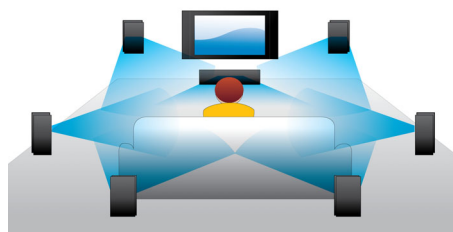

7.1 channel surround sound

Enjoy the best sound experience with all your different types of contents. When you are watching your movie, you can get a full 7.1 surround sound to immerse you in the action.

When listening to music, where surround sound is not needed, the system will intuitively channel it to 2.1 stereo sound in which the music will be presented in the best form. Of course you can always choose from the various sound preset modes available on your Blu-ray and/or DVD player, ranging from pure stereo or 7-channel stereo to Dolby TrueHD and DTS Master Audio 7.1 surround sound for the best HD sound experience.