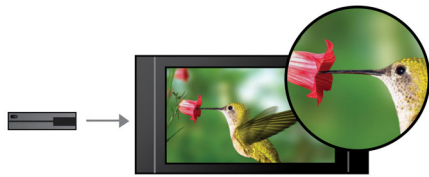

Highlights

Upscales all your AV sources

Playing back older analog sources will now be more pleasant. This system automatically upscales all your AV sources to high definition through HDMI connection. Now you can enjoy all your movies in a refreshed high definition quality!