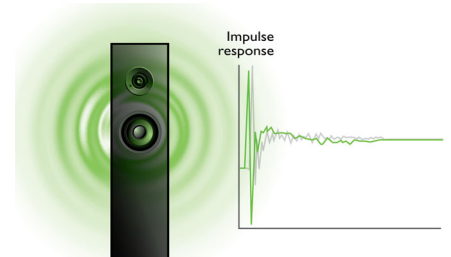

Premium woofers

Premium woofers for pure HD sound on every beat