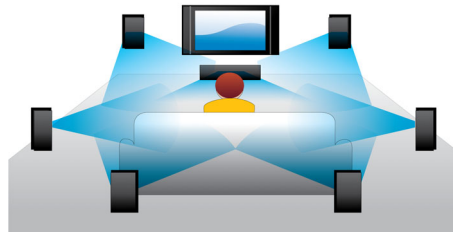

Dolby TrueHD and DTS-HD

Dolby TrueHD delivers 7.1 channels and DTS-HD High Resolution Audio of the finest sound from your Blu-ray Discs. Audio reproduced is virtually indistinguishable from the studio master, so you hear what the creators intended for you to hear. Dolby TrueHD and DTS-HD High Resolution Audio complete your high definition entertainment experience.