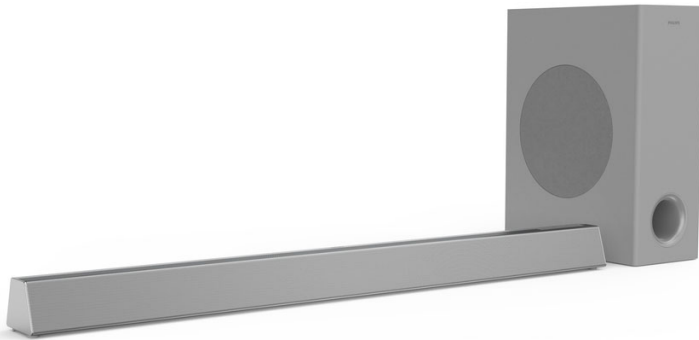

Philips  
Soundbar speaker

3.1 CH wireless subwoofer

Dolby Digital  
HDMI ARC  
300 W

HTL3325

## The drama of sound

Your 4K TV is slim: the sound doesn't have to be. This powerful soundbar with wireless sub-woofer gives you full, rich sound and crystal-clear dialogue. From the subtlest moment to thrilling battle scenes, shows and movies come alive.

### All the sound you want

- 3 channels: mid-range drivers and tweeters
- 300 W output. Powerful sound
- Central speaker for sparkling dialogue. Hear every word
- Dolby Audio. Be at the heart of the action
- Wireless sub-woofer. Deeper bass

### See it. Hear it. Love it.

- Place on your TV table, the wall or any flat surface
- Slim-profile sub-woofer
- Wall brackets included
- Distinctive geometrical design. Low profile