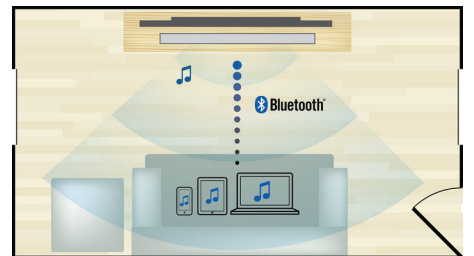

Low-rise profile

Low-rise profile for the perfect fit in front of your TV

Works with multiple devices

Works with TVs, BD/DVD players, gaming consoles, MP3 players

Flexible placement

Flexible placement on the wall or tabletop

Bluetooth wireless streaming

Bluetooth wireless music streaming from your music devices

HDMI ARC

HDMI ARC to access all the sound from your TV

Issue date 2022-05-09

Version: 1.0.1

12 NC: 8670 001 69382
EAN: 48 95229 11151 6