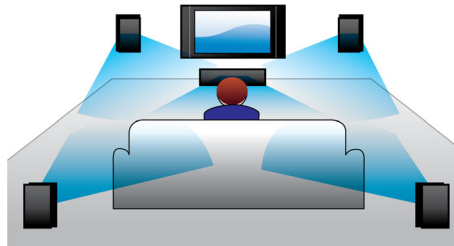

Dolby Digital

Because Dolby Digital, the world's leading digital multi-channel audio standards, make use of the way the human ear naturally processes sound, you experience superb quality surround sound audio with realistic spatial cues.