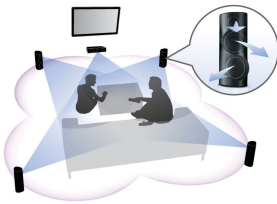

3D Angled speakers

3D Angled Speakers feature angled drivers to deliver sound not only towards the front but also to the sides, creating a wider sweet spot so you can enjoy more immersive and cinematic surround sound.