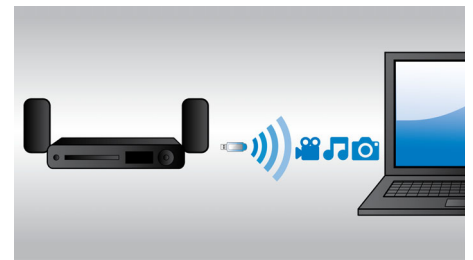

Instant 2D to 3D conversion

Enjoy 3D movie excitement in your home using your existing 2D movie collection. Instant 3D conversion uses the latest digital technology to analyse 2D video content to distinguish between foreground and background objects. This detail generates a depth map that converts normal 2D video formats into exciting 3D. Along with your compatible 3D TV, you are now ready to experience full HD 3D.

Philips MyRemote

The Philips MyRemote app lets you use your smartphone or tablet as a remote to control

Philips AV products that are connected to your home Wi-Fi network, giving you instant control from anywhere in your home. It also comes with useful functions such as SimplyShare to connect and stream all entertainment wirelessly; MySound to customise your listening preferences; and SurroundMe to calibrate the best surround sound.

Built-in Wi-Fi

Thanks to built-in Wi-Fi, by simply connecting your home theatre directly to your home network, you can experience a rich selection of popular online services. You can enjoy some of the best websites offering movies, pictures, infotainment and other online content tailored to fit your TV screen.