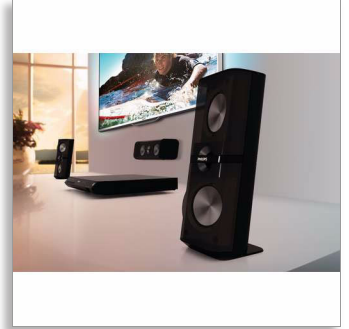

Philips
5.1 Home theatre with 3D
Angled speakers

3D Blu-ray
dock iPod/iPhone

HTB7530D

Enjoy powerful home cinema with 3D Angled Speakers

Obsessed with Sound

Maximise your home cinema sound experience with these dynamic 3-Directional Angled Speakers! Play all of your favourite entertainment content, including 3D Blu-ray discs, on this innovative Philips HTB7530 home cinema system.

Great listening experience

- 1000 W RMS power delivers great sound for movies and music
- 3D Angled Speakers disperse sound evenly around the room
- DynamicSurround for a more immersive surround experience

Simply enjoy all your entertainment

- Full HD 3D Blu-ray for a truly immersive 3D movie experience
- CinemaPerfect HD for clearer and sharper video playback
- Dock included for convenient playback from your iPod/iPhone
- Built-in Wi-Fi to enjoy your connected media wirelessly
- Instant 2D to 3D conversion for a lifelike movie experience
- Internet radio to enjoy the world of online radio channels
- Turn your Smartphone into a remote for Philips AV products

3D Angled speakers

3D Angled Speakers feature angled drivers to deliver sound not only towards the front but also to the sides, creating a wider sweet spot so you can enjoy more immersive and cinematic surround sound.