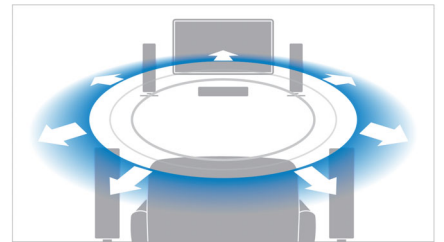

DynamicSurround

DynamicSurround employs highly advanced sound algorithms that faithfully replicate the sonic characteristics of the ideal full surround environment. This rewards listeners with an immersive, 7.1 system listening experience and by making the most of fewer speakers, the user's rooms are spared the clutter that comes with a 7.1 system — without sacrificing the surround sound experience.