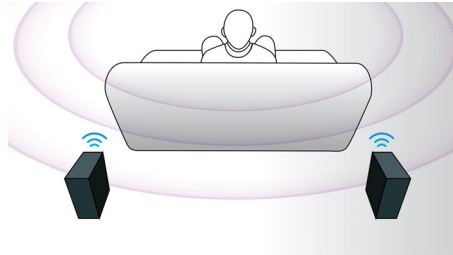

Wireless rear speakers option

Wireless rear speakers give you scalability and mobility in speaker placement. Developed using interference-free technology, wireless speakers provide full surround sound without unsightly wire connections.