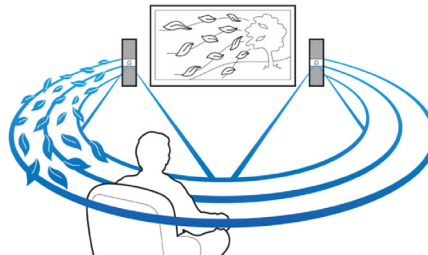

Crystal Clear Sound

Crystal Clear Sound for super clarity and realism

Direct remote Netflix and Vudu

To speed up the process, and make it more user-friendly, there are Netflix and VUDU shortcut buttons on remote control that allow you to do the basic commands necessary both for watching your video and for controlling the general interface.