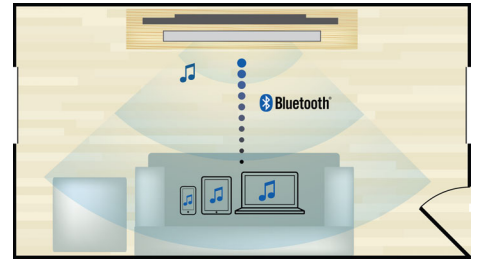

real life depth and realism in full 1080x1920 HD resolution. By watching these images through special glasses with right and left lenses that are timed to open and close in synchrony with alternating images, the full HD 3D viewing experience is created in your home cinema. Premium 3D movie releases on Blu-ray offer a wide, high quality selection of content. Blu-ray also delivers uncompressed surround sound for an unbelievably real audio experience.

Touch panel for playback

Intuitive touch panel controls allows you to control the volume as well as other playback options by simply pressing the touch sensitive controls on the front panel.

Crystal Clear Sound

Crystal Clear Sound for super clarity and realism

Direct remote Netflix and Vudu

To speed up the process, and make it more user-friendly, there are Netflix and VUDU shortcut buttons on remote control that allow you to do the basic commands necessary both for watching your video and for controlling the general interface.

Bluetooth wireless streaming

Bluetooth wireless music streaming from your music devices

Built-in WiFi

Thanks to built-in WiFi, by simply connecting your home theater directly to your home network, you can experience a rich selection of popular online services. You can enjoy some of the best websites offering movies, pictures, infotainment and other online contents tailored to fit your TV screen.