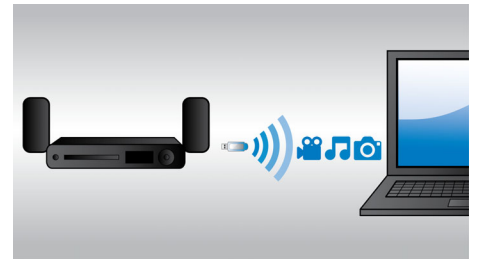

Crystal Clear Sound for super clarity and realism

Direct remote Netflix and Vudu

To speed up the process, and make it more user-friendly, there are Netflix and VUDU shortcut buttons on remote control that allow you to do the basic commands necessary both for watching your video and for controlling the general interface.

Bluetooth wireless streaming

Bluetooth wireless music streaming from your music devices

Built-in WiFi

Thanks to built-in WiFi, by simply connecting your home theater directly to your home network, you can experience a rich selection of popular online services. You can enjoy some of the best websites offering movies, pictures, infotainment and other online contents tailored to fit your TV screen.