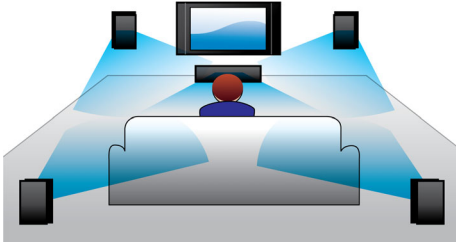

Simply enjoy all your entertainment

- Full HD 3D Blu-ray for a truly immersive 3D movie experience
- Direct remote access to Netflix and Vudu movie services
- Bluetooth wireless music streaming from your music devices
- Built-in WiFi to enjoy your connected media wirelessly
- Play and charge your iPod/iPhone via USB port
- Connect to HDMI x 2 for great picture and sound quality
- Internet radio to enjoy the world of online radio channels

Designed to enhance your cinema at home

- Touch panel for intuitive playback and volume control

PHILIPS

Highlights

Dolby TrueHD and DTS-HD

Dolby TrueHD and DTS-HD Master Audio Essential deliver the finest sound from your Blu-ray Discs. Audio reproduced is virtually indistinguishable from the studio master, so you hear what the creators intended for you to hear. Dolby TrueHD and DTS-HD Master Audio Essential complete your high definition entertainment experience.

real life depth and realism in full 1080x1920 HD resolution. By watching these images through special glasses with right and left lenses that are timed to open and close in synchrony with alternating images, the full HD 3D viewing experience is created in your home cinema. Premium 3D movie releases on Blu-ray offer a wide, high quality selection of content. Blu-ray also delivers uncompressed surround sound for an unbelievably real audio experience.