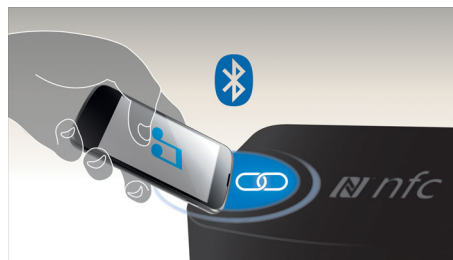

Dolby Digital and DTS

Go digital and get the most out of your music and movies. Even stereo music sounds great because Dolby Digital and DTS Digital Surround enhance digital music and videos, pumping it up so you get truly immersive surround sound out of your home cinema speaker.

Full HD 3D Blu-ray

Be enthralled by 3D movies in your own living room on a Full HD 3D TV. Active 3D uses the

latest generation of fast switching displays for real life depth and realism in full 1080x1920 HD resolution. By watching these images through special glasses with right and left lenses that are timed to open and close in synchrony with alternating images, the full HD 3D viewing experience is created in your home cinema. Premium 3D movie releases on Blu-ray offer a wide, high quality selection of content. Blu-ray also delivers uncompressed surround sound for an unbelievably real audio experience.

HDMI for HD movies

HDMI is a direct digital connection that can carry digital HD video as well as digital multichannel audio. By eliminating the conversion to analog signals it delivers perfect picture and sound quality, completely free from noise. Movies in standard definition can now be enjoyed in true high definition resolution - ensuring more details and more true-to-life pictures.

NFC technology

Pair Bluetooth devices easily with one-touch NFC (Near Field Communications)

technology. Just tap the NFC enabled smartphone or tablet on the NFC area of a speaker to turn the speaker on, start Bluetooth pairing, and begin streaming music.