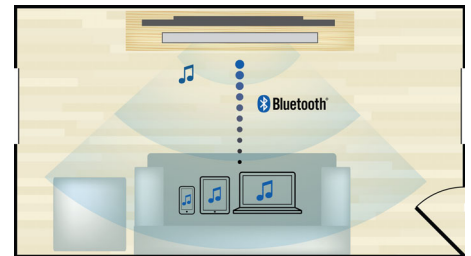

Bluetooth wireless streaming

Bluetooth wireless music streaming from your music devices