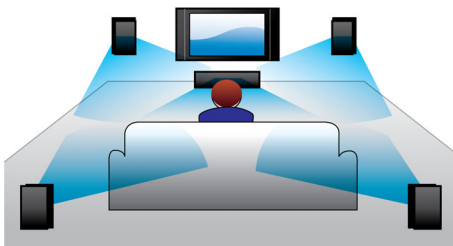

Highlights

Direct remote Netflix and Vudu

To speed up the process, and make it more user-friendly, there are Netflix and VUDU shortcut buttons on remote control that allow you to do the basic commands necessary both for watching your video and for controlling the general interface.

Built-in Wi-Fi

With built-in Wi-Fi, you can access your media content wireless. Say goodbye to squinting at the computer screen, and lean back and enjoy your media files on your TV - in the comfort of your living room.

Dolby Digital and DTS

Go digital and get the most out of your music and movies. Even stereo music sounds great because Dolby Digital and DTS Digital Surround enhance digital music and videos, pumping it up so you get truly immersive surround sound out of your home cinema speaker.