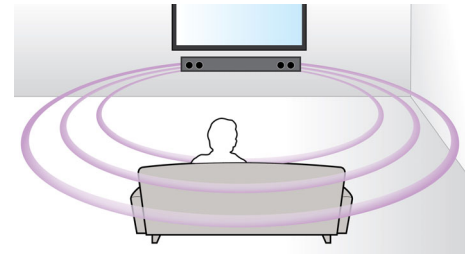

HDMI for HD movies

HDMI is a direct digital connection that can carry digital HD video as well as digital multichannel audio. By eliminating the conversion to analog signals it delivers perfect picture and sound quality, completely free from noise. Movies in standard definition can now be enjoyed in true high definition resolution - ensuring more details and more true-to-life pictures.

NFC technology

Pair Bluetooth devices easily with one-touch NFC (Near Field Communications)

technology. Just tap the NFC enabled smartphone or tablet on the NFC area of a speaker to turn the speaker on, start Bluetooth pairing, and begin streaming music.

Virtual Surround Sound

Philips Virtual Surround Sound produces rich and immersive surround sound from less than five-speaker system. Highly advanced spatial algorithms faithfully replicate the sonic characteristics that occur in an ideal 5.1-channel environment. Any high quality stereo source is transformed into true-to-life, multi-channel surround sound. No need to purchase extra speakers, wires or speaker stands to appreciate room-filling sound.