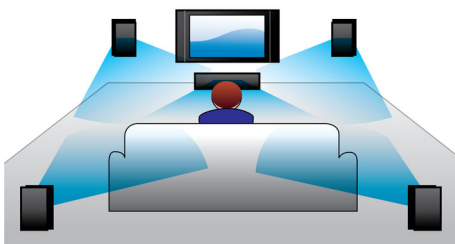

Dolby TrueHD and DTS-HD Master Audio Essential deliver the finest sound from your Blu-ray Discs. Audio reproduced is virtually indistinguishable from the studio master, so you hear what the creators intended for you to hear. Dolby TrueHD and DTS-HD Master Audio Essential complete your high definition entertainment experience.