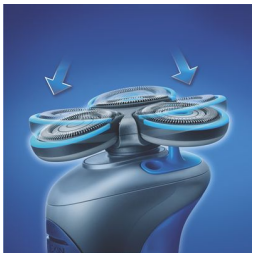

- Glide rings

Automatic refill and charge

- Refill and charge stand

Highlights

Conditioner dispensing system

NIVEA FOR MEN moisturising shaving conditioner is dispensed directly onto your skin

Integrated cartridge refill system

Simply pump the NIVEA FOR MEN shaving conditioner from the refill can directly into the Philips NIVEA FOR MEN shaver.

Flex Tracker system

The Flex Tracker automatically tracks the curves of your face and helps to protect against skin irritation.

Glide rings

The shaving heads have unique glide rings to help the shaver move smoothly over your face.

Refill and charge stand

Automatically refills shaver with NIVEA FOR MEN conditioner and keeps shaver fully charged at all times.