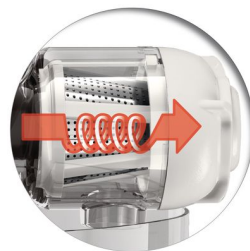

Guiding tray

Juicing cherry tomatoes, grapes or strawberries becomes easy. Place the fruits on the tray and direct them with the pusher directly into the tube.

Great quality juice

The slow juicing process will limit the creation of foam. This will lead to a great quality of juice and mouth feel.

Easy operation

One single button for easy operation

Quiet operation

Quiet operating low speed motor

Slow juicing technology

Slow juicing technology to extract all natural flavors from your fruits.

Specifications