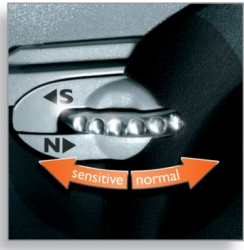

Highlights

SmartTouch contour following

Constantly keeps the 3 shaving heads in close contact with your skin for a fast and efficient shave.

Speed-XL shaving heads

The three shaving tracks offer 50% more shaving surface for a fast and close shave.
*compared to standard rotary shaving heads

Personal Comfort Control