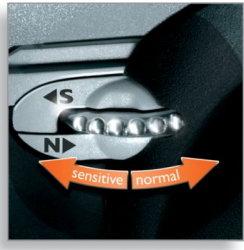

Perfectly close even in hard to reach areas

- SmartTouch contour following
- Speed-XL shaving heads with 50% more shaving surface

Prevent skin irritation / Sensitive skin

- Personal Comfort Control adapts to your skin type

Highlights

SmartTouch contour following

Constantly keeps the 3 shaving heads in close contact with your skin for a fast and efficient shave.

Speed-XL shaving heads

The three shaving tracks offer 50% more shaving surface for a fast and close shave.

*compared to standard rotary shaving heads

Personal Comfort Control

Personal Comfort Control adapts the shaver to your skin type. Select the 'Normal' setting for a fast and comfortable close shave. Select 'Sensitive' for a comfortable close shave with maximum skin comfort.

Super Lift & Cut® technology

The dual blade system lifts hairs to cut comfortably below skin level.

Specifications

Shaving System

- SmartTouch contour following
- Speed-XL shaving heads
- Personal Comfort Control
- Reflex Action® System
- Individually floating heads
- Precision Cutting System
- Super Lift & Cut® technology
- Washable
- Corrosion free heads
- Detachable bracket
- Powering hinge for flip top bracket
- Silent power
- Vibration free
- Hair collecting chamber
- Replacement head: HQ9