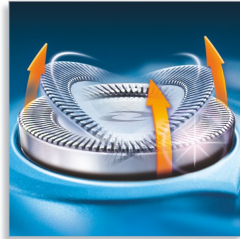

## Super Lift & Cut System

Dual blade system: first blade lifts, second blade cuts for a comfortable close shave.

## Reflex Action System

Automatically adjust to every curve of your face and neck for flexible, smoother shaving.

## Individually floating heads

Align the razor sharp blades closer to your skin for exceptional closeness.