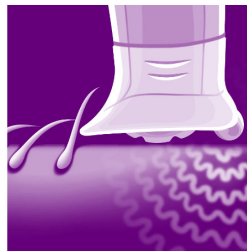

Smooth skin

- Ceramic textured discs remove even fine, short hairs
- Gentle tweezing discs remove hair without pulling skin
- Wide epilator head covers more skin per stroke
- Active lift and massage attachment removes flat-lying hairs

asimpleswitch.com

PHILIPS

Highlights

Ceramic textured discs

This epilator has ceramic textured discs to gently remove even the finest hair

Gentle tweezing discs

This epilator has gentle tweezing discs to remove hair without pulling the skin.

Wet & Dry

For wet and dry usage.

Wide epilation head

Our extra wide epilation head provides you with optimal hair removal in each stroke for long lasting and super smooth results in minutes.

Active hair lift attachment

Active hair lift and massage attachment removes fine, flat-lying hairs and soothes the skin

Shaving head with comb

Detachable shaving head perfectly follows the contours of your bikini line or underarms for a