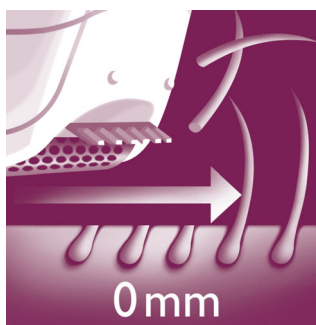

Smooth skin

- Ceramic textured discs remove even fine, short hairs
- Gentle tweezing discs remove hair without pulling skin
- Wide epilator head covers more skin per stroke
- Active lift and massage attachment removes flat-lying hairs

asimpleswitch.com

PHILIPS

Highlights

Ceramic textured discs

This epilator has ceramic textured discs to gently remove even the finest hair

Gentle tweezing discs

This epilator has gentle tweezing discs to remove hair without pulling the skin.

Wet & Dry

For wet and dry usage.

Wide epilation head

Our extra wide epilation head provides you with optimal hair removal in each stroke for long lasting and super smooth results in minutes.

Active hair lift attachment

Active hair lift and massage attachment removes fine, flat-lying hairs and soothes the skin

Shaving head with comb

Detachable shaving head perfectly follows the contours of your bikini line or underarms for a