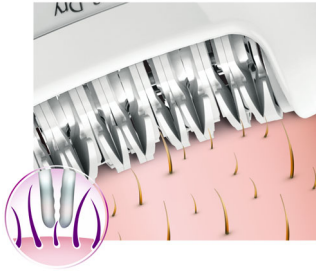

Philips SatinPerfect
Epilator

Wet & dry
Deluxe edition

HP6581/00

Reveal your skin's perfection

Epilator with Skin Perfect system

Philips SatinPerfect epilator with SkinPerfect system removes even fine, short hairs while protecting the skin. Wet&Dry, for a comfortable use during your shower routine. Includes Wet&Dry precision epilator, shaving head with comb and smart tweezers

Smooth skin

- Ceramic textured discs remove even fine, short hairs
- Gentle tweezing discs remove hair without pulling skin
- Wide epilator head covers more skin per stroke
- Active lift and massage attachment removes flat-lying hairs

asimpleswitch.com

PHILIPS

Highlights

Ceramic textured discs

This epilator has ceramic textured discs to gently remove even the finest hair

Gentle tweezing discs

This epilator has gentle tweezing discs to remove hair without pulling the skin.

Wet & Dry

For wet and dry usage.

Wide epilation head

Our extra wide epilation head provides you with optimal hair removal in each stroke for long lasting and super smooth results in minutes.

Active hair lift attachment