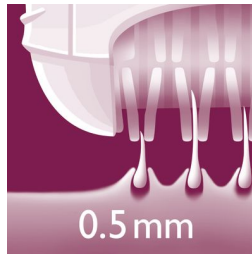

Root hair removal

Epilation removes hairs from the root. Hairs grow back finer and more slowly. Results last up to 4 weeks.