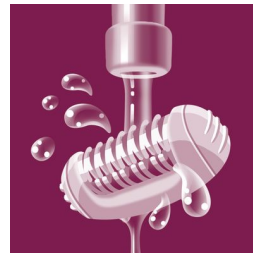

Fully washable

Rinse the epilator under running water for optimal hygiene maintenance.