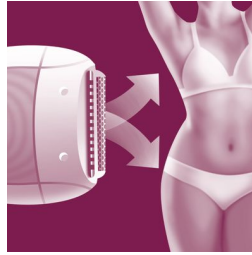

Shaving head and comb

Use shaving head to remove hairs from sensitive hairs. Comb trims longer hairs pre-epilation and can also be used to shape bikini line.