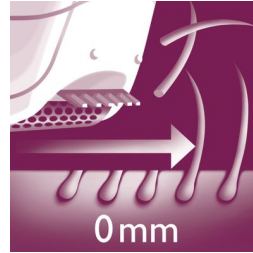

Massage attachment

Gently vibrating massage bar stimulates and soothes the skin for a pleasant epilation process.

Gentle tweezing discs

This epilator has gentle tweezing discs to remove hair without pulling the skin.

Wet and Dry

For wet and dry usage.

Two speed settings

This epilator has two speed settings: speed 1 for extra-gentle epilation and speed 2 for extra-efficient epilation

Shaving head with comb

Detachable shaving head perfectly follows the contours of your bikini line or underarms for a close and smooth shave. Comes with trimming comb.

Sensitive area cap

This epilator has a sensitive area cap. Specifically adapted for more sensitive skin, allowing for gentle epilation in delicate areas

Washable head

The head can be detached and cleaned under running water for better hygiene.