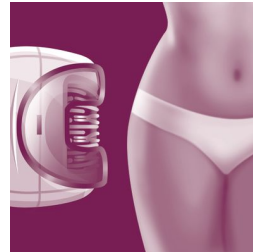

Epilator with Skin Perfect system

Philips SatinSoft epilator with skin care system protects the skin against pulling and maximises hygiene. Wet and Dry, for comfortable use during your shower routine. Includes a shaving head with trimming comb.

Massage attachment

Gently vibrating massage bar stimulates and soothes the skin for a pleasant epilation process.

Gentle tweezing discs

This epilator has gentle tweezing discs to remove hair without pulling the skin.

Wet and Dry

For wet and dry usage.

Two speed settings

This epilator has two speed settings: speed 1 for extra-gentle epilation and speed 2 for extra-efficient epilation

Shaving head with comb

Detachable shaving head perfectly follows the contours of your bikini line or underarms for a close and smooth shave. Comes with trimming comb.

Sensitive area cap

This epilator has a sensitive area cap. Specifically adapted for more sensitive skin, allowing for gentle epilation in delicate areas

Washable head

The head can be detached and cleaned under running water for better hygiene.