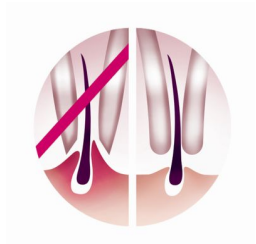

- Wet and Dry for use in and out of the shower
- Choose the right speed according to your needs
- Fully washable epilation head for optimal hygiene

Sensitive area solutions

- Shaving head perfectly follows contours for a smooth shave
- Sensitive area cap for delicate skin

asimpleswitch.com

Highlights

Exfoliation brush

Unique Philips design which contains hypo-allergenic bristles for optimal hygiene, fits perfectly in your hand for optimal handling in all conditions and can be used wet and dry.

Massage attachment

Gently vibrating massage bar stimulates and soothes the skin for a pleasant epilation process.

Gentle tweezing discs

This epilator has gentle tweezing discs to remove hair without pulling the skin.

Wet and Dry

For wet and dry usage.

Two speed settings

This epilator has two speed settings: speed 1 for extra-gentle epilation and speed 2 for extra-efficient epilation

Shaving head with comb

Detachable shaving head perfectly follows the contours of your bikini line or underarms for a close and smooth shave. Comes with trimming comb.