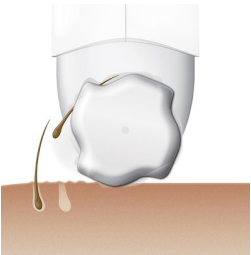

PHILIPS

Epilator

Satinelle

HP6408/00

Satinelle Soft

Gentle epilator with pivoting massage system

This new compact Satinelle Soft has a pivoting massage system, which relaxes your skin and eases the sensation of epilation. It is detachable for easy cleaning.

For delicate body areas

- Extra sensitive area cap

Smooth skin for weeks

- Unique Philips epilating system

Extra comfort with pivoting massage

- Pivoting massage system

Extra hygiene and easy cleaning

- Washable epilation head for extra hygiene and easy cleaning

Highlights

Minimizing the pain

The pivoting massage system relaxes your skin and eases the sensation of epilation. It is detachable for easy cleaning.

Washable epilation head

This epilator has a washable epilation head. This enables you to clean epilation head under running water for better hygiene

Unique epilating system

The unique Philips epilating system pulls out the hairs by the root, leaving your skin smooth and stubble free for weeks. The hairs that do grow back are soft and thin.

Specifications