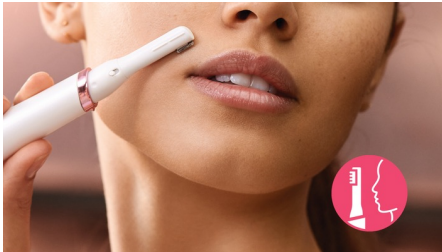

PHILIPS

Touch-up pen
trimmer

Body, Face

HP6393/00

Smooth skin on the go

Body & Face trimmer for instant touch-ups

Stay smooth. Whenever, wherever. The new, on-the-go trimmer from Philips is a discrete beauty tool that makes it quick and easy to remove even the finest body and facial hairs on the go. It comes with a cleaning brush for extra hygiene.

Quick and easy hair removal

- 26mm trimming head for easy removal of body hairs
- 8mm trimming head for easy removal of hairs on the face

Eyebrow shaping

- 2&4 mm eyebrow comb to uniform hair length
- Tweezers. For precision plucking

Use on the go

- Small enough to take everywhere

Convenient

- Cleaning brush included so you can keep the trimmer hygienic
- Accessories pouch for extra convenience

Highlights

Touch-up body attachment

The body application trimming head is ideal for quick touch-ups on-the-go. The 26mm trimming head ensures quick and easy use on small body areas (e.g. toes, knee).

Precise face attachment

The face application trimming head is great for quick touch-ups on-the-go. The 8mm trimming head ensures a quick and precise application on any facial area.

Eyebrow shaper

With 2 length options, 2mm and 4mm, to trim hair to the precise length you want. Simply attach the comb onto the trimming head to achieve a precise and uniform result.