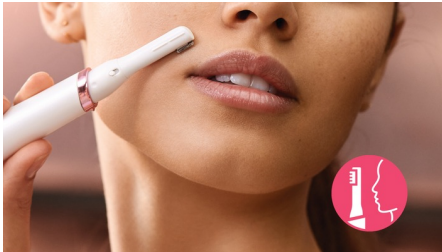

#### Use on the go

- Small enough to take everywhere

## Touch-up body attachment

The body application trimming head is ideal for quick touch-ups on-the-go. The 26mm trimming head ensures quick and easy use on small body areas (e.g. toes, knee).

## Precise face attachment

The face application trimming head is great for quick touch-ups on-the-go. The 8mm trimming head ensures a quick and precise application on any facial area.