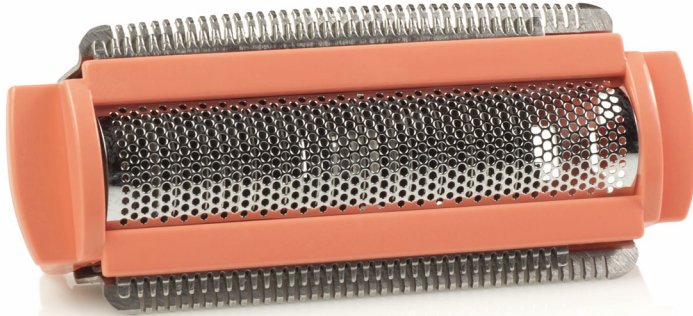

Philips  
Cutter unit

HP1063

## To trim and cut off hair

Find matching products on the specifications tab

This cutter, an accessory to your Lady shaver, trims and cuts hair perfectly. Need a replacement of your current cutter? Order a new one here!