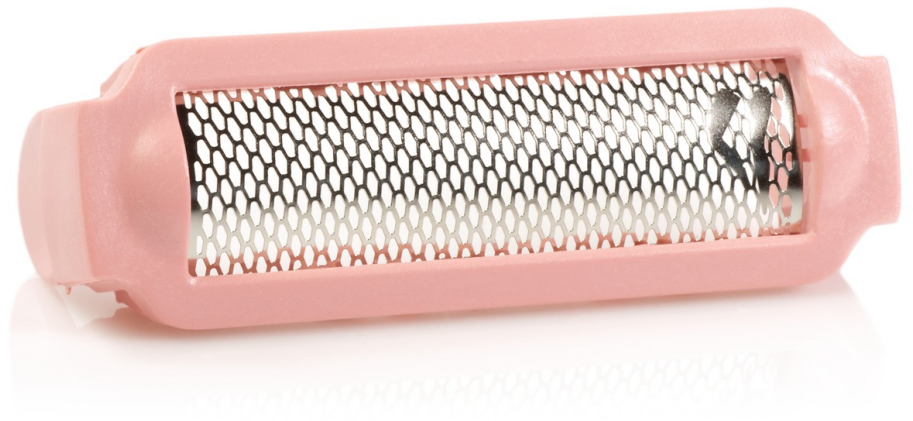

PHILIPS

Shaving foil

light mauve

leg

HP1054/01

For comfortable close shaving

Find matching products on the specifications tab

This shaving foil for your Lady shaver protects your skin by separating it from the cutting element of your device. Need to replace your current foil? Order a new one here!

Ease of using Philips spare parts

- Easily renew your product with original Philips parts

Highlights

Easy replacement of product parts

From time to time your product needs a facelift, and with Philips consumer replacement parts to renew your product, it's never been so easy! All this with guaranteed Philips quality.

Specifications

Replaceable part

Fits product types: HP6317/01