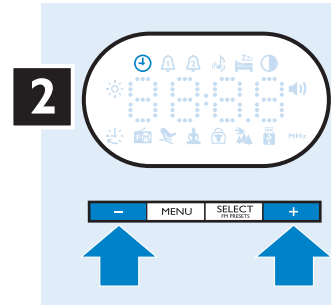

4

Clock time

12:00

12:00 ✓

12:15

12:15 ✓

Alarm time 1

07:00

07:00 ✓

07:15

07:15 ✓

Alarm time 2

08:00

08:00 ✓

08:10

08:10 ✓

Alarm sounds

Sunset simulation

00:30

00:30 ✓

Display brightness

00:00

00:00 ✓