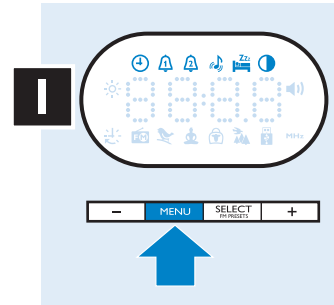

4

Clock time

12:00

12:00 ✓

12:15

12:15 ✓

Alarm time 1

07:00

07:00 ✓

07:15

07:15 ✓

Alarm time 2

08:00

08:00 ✓

08:10

08:10 ✓

Alarm sounds

Sunset simulation

00:30

00:30 ✓

Display brightness

00:00

00:00 ✓