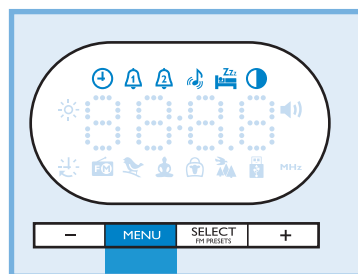

PHILIPS

Quick Start Card

HF3485

- Clock time
- Alarm time 2
- Alarm time 1
- Alarm sounds
- Dusk simulation
- Display brightness

press - for: **press + for:**

Radio mode	Mhz. ↓ (87.5) SCAN FM 2 sec.	Mhz. ↑ (108.0) SCAN FM 2 sec.
USB mode	previous mp3 song	next mp3 song