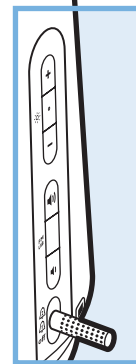

PHILIPS

Quick Start Card

HF3485

- Clock time
- Alarm time 2
- Alarm time 1
- Alarm sounds
- Dusk simulation
- Display brightness

press - for: **press + for:**

Radio mode	Mhz. ↓ (87.5) SCAN FM 2 sec.	Mhz. ↑ (108.0) SCAN FM 2 sec.
USB mode	previous mp3 song	next mp3 song