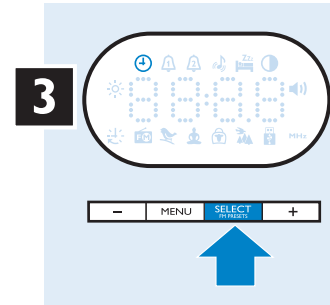

4

Clock time

12:00

12:00 ✓

12:15

12:15 ✓

Alarm time 1

07:00

07:00 ✓

07:15

07:15 ✓

Alarm time 2

08:00

08:00 ✓

08:10

08:10 ✓

Alarm sounds

Sunset simulation

00:30

00:30 ✓

Display brightness

00:00

00:00 ✓