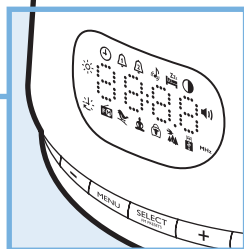

PHILIPS

Quick Start Card

HF3485

- Clock time
- Alarm time 2
- Alarm time 1
- Alarm sounds
- Dusk simulation
- Display brightness

press - for: **press + for:**

Radio mode	Mhz. ↓ (87.5) SCAN FM 2 sec.	Mhz. ↑ (108.0) SCAN FM 2 sec.
USB mode	previous mp3 song	next mp3 song