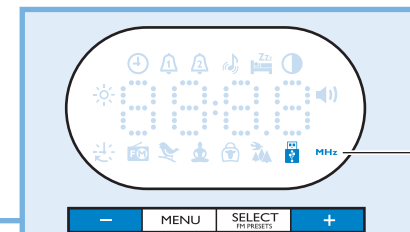

PHILIPS

Quick Start Card

HF3485

- Clock time
- Alarm time 2
- Alarm time 1
- Alarm sounds
- Dusk simulation
- Display brightness

press - for: **press + for:**

Radio mode	Mhz. ↓ (87.5) SCAN FM 2 sec.	Mhz. ↑ (108.0) SCAN FM 2 sec.
USB mode	previous mp3 song	next mp3 song