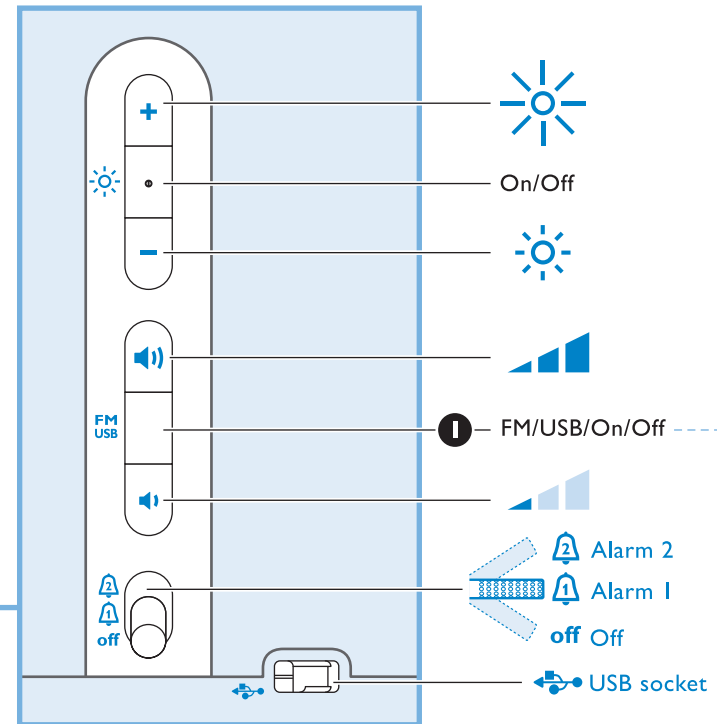

PHILIPS

Quick Start Card

HF3485

- Clock time
- Alarm time 2
- Alarm time 1
- Alarm sounds
- Dusk simulation
- Display brightness

press - for: **press + for:**

Radio mode	Mhz. ↓ (87.5) SCAN FM 2 sec.	Mhz. ↑ (108.0) SCAN FM 2 sec.
USB mode	previous mp3 song	next mp3 song