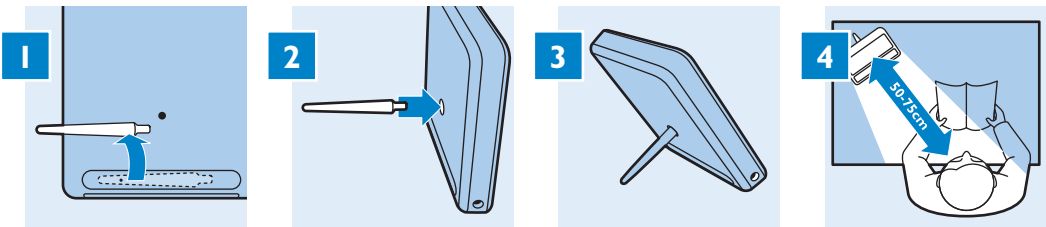

Installation / Installation / Instalación / Installation / Installazione / Installatie