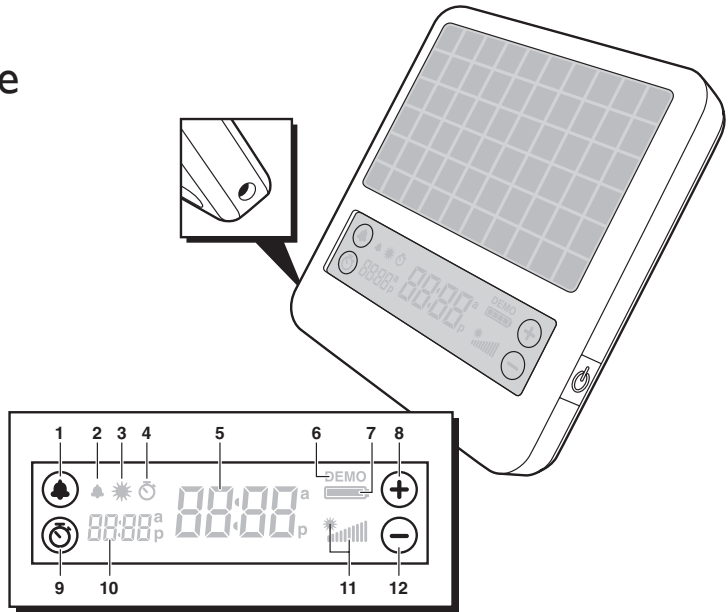

PHILIPS

Quick start guide

HF3331, HF3330