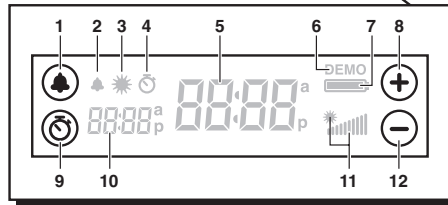

PHILIPS

Quick start guide

HF3331, HF3330