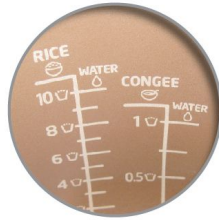

One touch button

One press button to control cook or keep warm, with clear light on the panel to show cooking status

Simple lid design

Cool surface, easy to access with integrated handle

non-stick inner pot

water level indicator

Clear water level marking shows capacity and rice-water ratio

Detachable power cord for convenient storage

Detachable power cord for convenient storage

Specifications

General specifications

Capacity: 1.8/10 Litres / cups
Inner pot capacity: 5 Litres
Cord length: 1.0 m
Voltage: 220 V
Frequency: 50 Hz
Wattage: 700 W

Design specifications

Materials of main body: body-metal; lid-plastic/metal
Available color(s): white w/rice
Weight appliance: 3.5 kg
Weight (incl. packaging): 3.7 kg