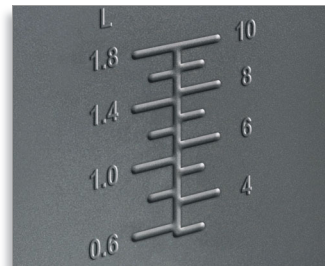

Accessories

- Plastic steam tray
- Rice scoop
- Measuring cup

Highlights

Top and bottom heating cooks rice more evenly

Top and bottom heating cooks rice more evenly

One touch button

One-press button to control cooking or keep warm, with clear light on the panel to show cooking status

Advanced lid design

Cool surface, easy to access with one touch button

non-stick inner pot

Specially coated with non-stick material that is more durable and easy to clean

Swing handle

Convenient and safe handle for carrying the rice cooker away from the kitchen, or for serving rice in the dining room

water level indicator

Clear water level marking shows capacity and rice-water ratio

Detachable power cord for convenient storage

Detachable power cord for convenient storage