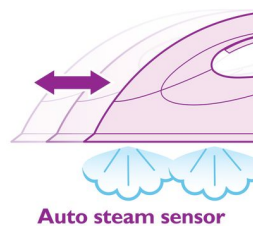

SteamGlide Soleplate

This specially designed soleplate combines superior ceramic coating for superior gliding on all fabrics and carefully designed vents for powerful crease removal.

2800 W for fast heat up

2800 W max

2800 W iron for fast heat up and powerful performance on all your ironable garments.

Auto Steam Sensor

The innovative Auto Steam Sensor with motion detection activates the steam automatically when moving the iron on the ironing board. This always gives you the right amount of steam for effective crease removal, while reducing the wasted steam. Great results and energy efficiency