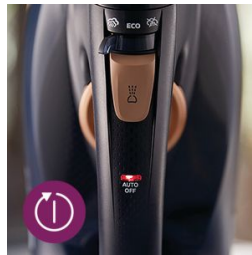

Auto shut-off

The iron shuts itself off if you leave it standing still. On its soleplate, it will automatically switch off after 30 seconds. On its heel rest, it will automatically switch off after 8 minutes.