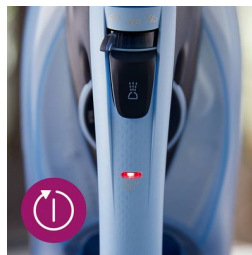

Automatic shut-off

The iron shuts itself off if you leave it standing still. On its heel rest, it will automatically switch off in 8 minutes. Lying flat, it shuts down after 30 seconds motionless.