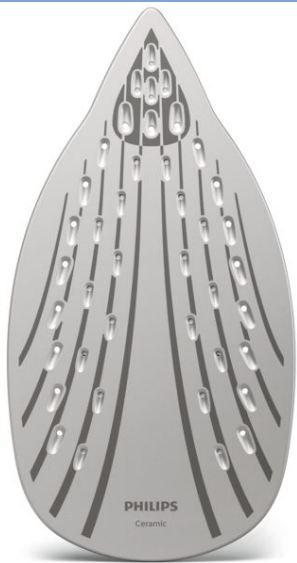

PHILIPS

Steam iron

EasySpeed Advanced

2400 W

190 g steam boost

35 g/min continuous steam

Ceramic soleplate

GC3672/26

Cordless ironing for ultimate freedom

EasySpeed Advanced combines powerful steam with the freedom of cordless ironing. Reach anywhere on the board and iron difficult areas with ease. Fast to heat up, quick recharging in seconds and carry lock for storing.

Easy ironing

- Durable ceramic soleplate for easy gliding
- Less refilling with extra-large 300 ml water tank
- Carry lock and cord wrapping clip for easy and tidy storage

Long-lasting performance

- Calc-clean slider for long-lasting steam performance

Fast ironing

- 2400 W for quick heat-up in 30 seconds
- Extra-large water hole for fast filling and emptying
- Up to 190 g steam boost blasts stubborn creases
- Smart base recharges in seconds with light-up indicator
- Steam output up to 35 g/min for strong, steady performance