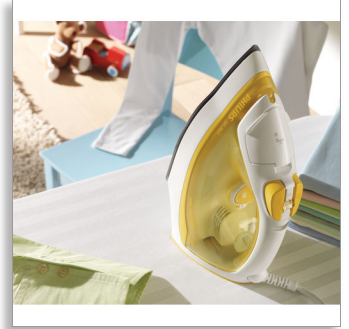

Philips
Steam iron

Steam 30g/min;90g steam boost

SteamGlide soleplate
Anti-calc
2000 Watts