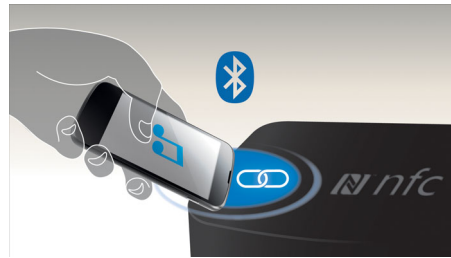

Rip music from CDs onto a USB

Rip music from CDs onto a USB device

Enjoy MP3 music directly

Enjoy MP3 music directly from your portable USB devices

NFC technology

Pair Bluetooth devices easily with one-touch NFC (Near Field Communications) technology. Just tap the NFC enabled smartphone or tablet on the NFC area of a speaker to turn the speaker on, start Bluetooth pairing, and begin streaming music.