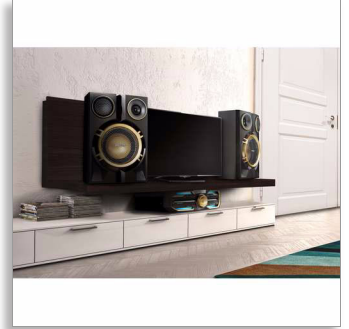

Philips
Mini Hi-Fi System

Bluetooth® and NFC

FX50

Mega sound goes wireless

Stream music wirelessly over Bluetooth® from any smart device, with NFC technology for instant pairing. A dual amplifier offers better sound quality and 1200W RMS total output power creates incomparably loud music.

Powerful sound you can hear and feel

- Dual amplifier for better sound performance
- MAX Sound for instant power boost
- 1200W RMS / 14400W PMPO total output power

Multiple source MP3 music

- Stream music wirelessly via Bluetooth™ from your smartphone
- Enjoy MP3 music directly from your portable USB devices
- Compatible with MP3-CD
- Rip music from CDs onto a USB device
- Audio-in for portable music playback

Audio-in

The Audio in connectivity allows direct playback of Audio in content from portable media players. Besides the benefit of enjoying your favorite music in the superior sound quality delivered by the audio system, the Audio in is also extremely convenient as all you have to do is to plug your portable MP3 player to the audio system.