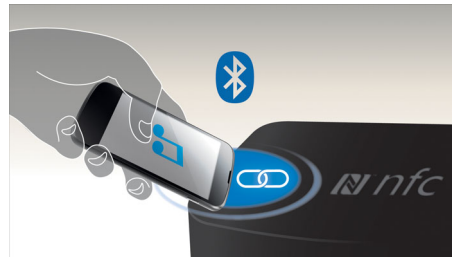

Rip music from CDs onto a USB

Rip music from CDs onto a USB device

Enjoy MP3 music directly

Enjoy MP3 music directly from your portable USB devices

NFC technology

Pair Bluetooth devices easily with one-touch NFC (Near Field Communications) technology. Just tap the NFC enabled smartphone or tablet on the NFC area of a speaker to turn the speaker on, start Bluetooth pairing, and begin streaming music.