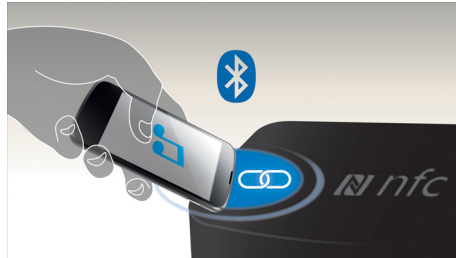

Enjoy MP3 music directly

Enjoy MP3 music directly from your portable USB devices

Audio-in

The Audio in connectivity allows direct playback of Audio in content from portable media players. Besides the benefit of enjoying your favorite music in the superior sound quality delivered by the audio system, the Audio in is also extremely convenient as all you have to do is to plug your portable MP3 player to the audio system.

NFC technology

Pair Bluetooth devices easily with one-touch NFC (Near Field Communications) technology. Just tap the NFC enabled smartphone or tablet on the NFC area of a speaker to turn the speaker on, start Bluetooth pairing, and begin streaming music.