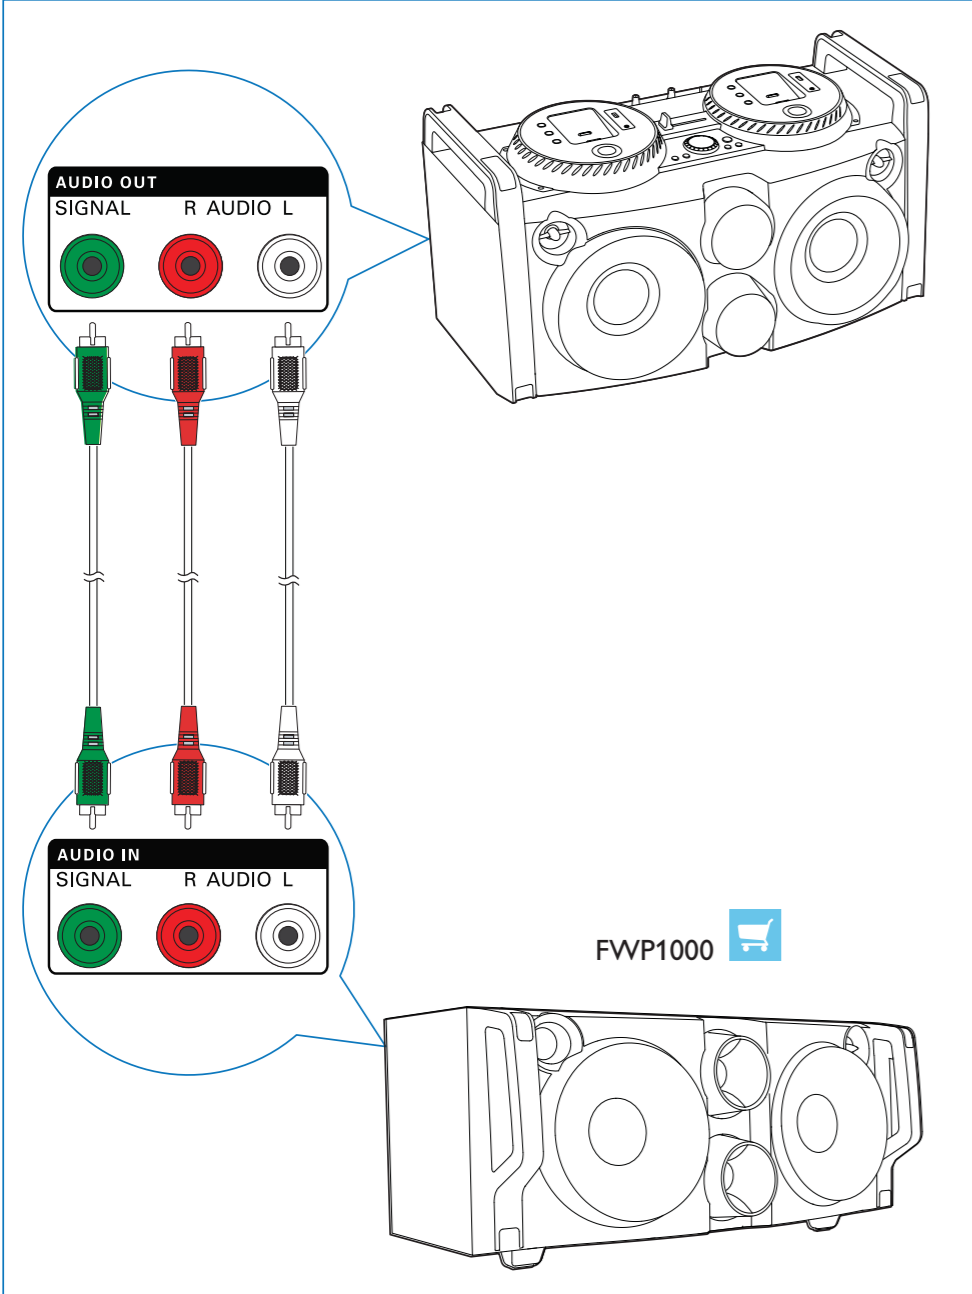

All registered and unregistered trademarks are property of their respective owners.
© 2012 Koninklijke Philips Electronics N.V.
All rights reserved.

FWP3200D_05_QSG_V1.0