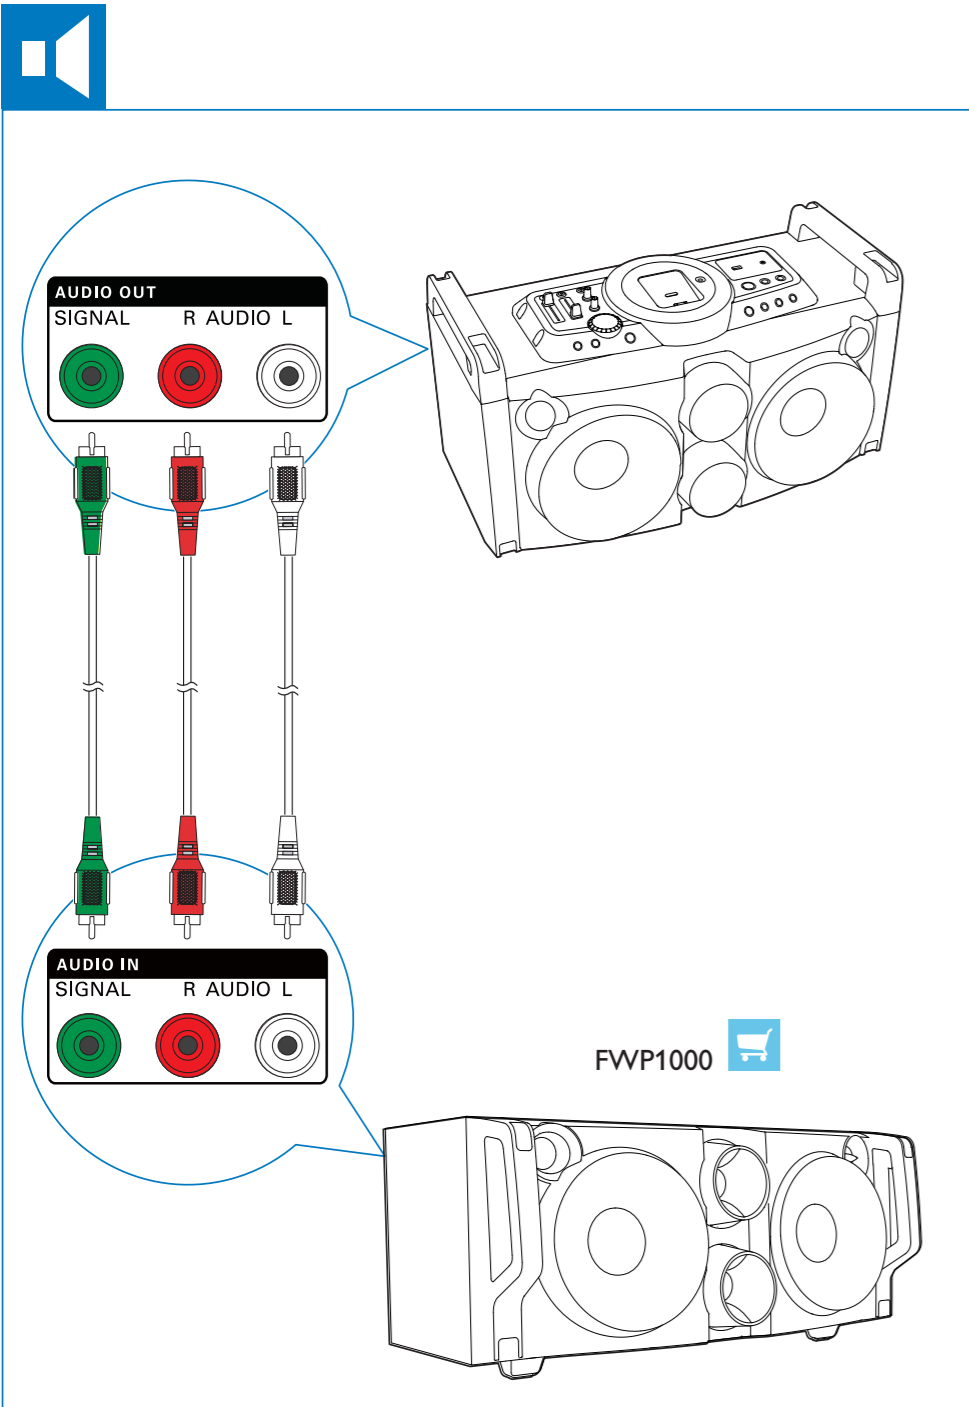

All registered and unregistered trademarks are property of their respective owners.
© 2012 Koninklijke Philips Electronics N.V.
All rights reserved.

FWP3100D_55_QSG_V1.0