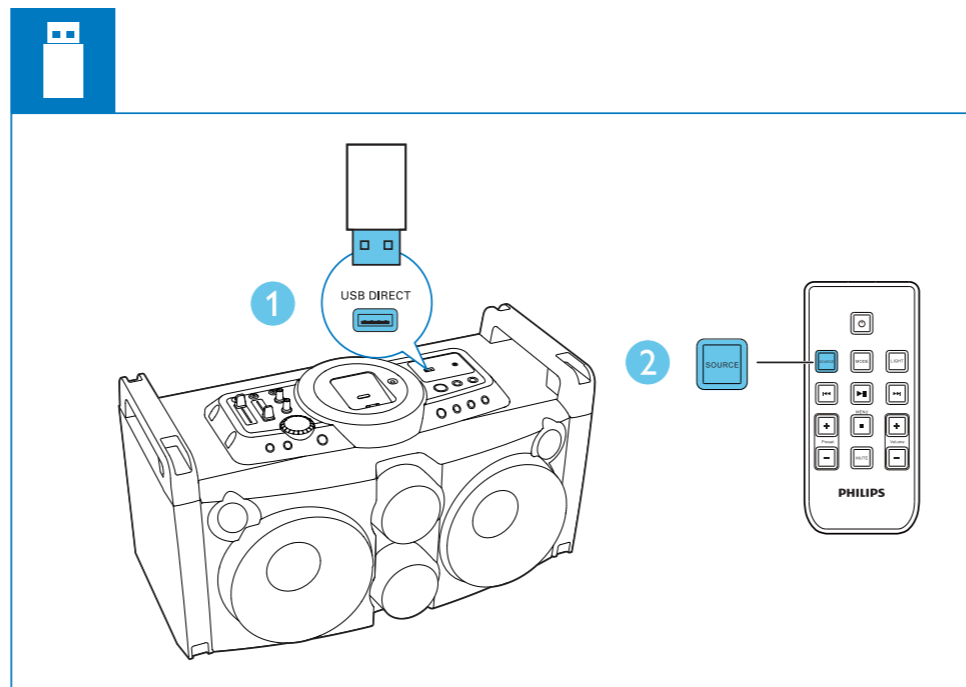

All registered and unregistered trademarks are property of their respective owners.
© 2012 Koninklijke Philips Electronics N.V.
All rights reserved.

FWP3100D_55_QSG_V1.0