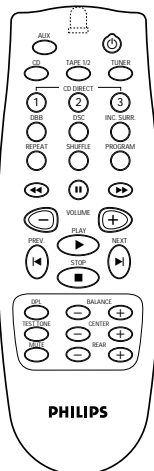

PHILIPS

/22 /34

Europe

E Europe

tuner

FM65.81-74MHz

FM87.5-108MHz

MW522-1602kHz

LW153-279kHz

FM75 ohm clickfit

RDS

mains supply

230V/50Hz

general

made in sticker

G-Sound Technology

Philips invented Gyros switching. Controlled music power pumped from the super class G amplifier to speaker enclosures with tuned Bass Ports, gradually cooled ferro-fluid, hybrid polydome tweeters and woofers with G-cone speaker technology.