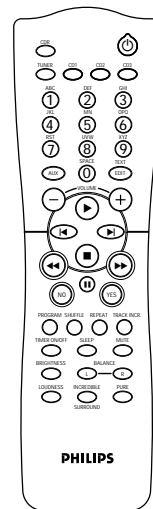

compact disc changer

- CD Text
- Motorized front loading 3 CD changer
- CD-Rewritable compatible
- Track (A-B) editing mode
- Play modes (repeat/shuffle/program)
- Change 2 discs while playing 1
- Plays unfinalized CD-R and CD-RW discs

tuner

- FM/MW/LW digital tuner with 40 presets
- Full RDS suite with News! and traffic announcement (/22 only)
- Easy Set/auto store for radio and clock

loudspeaker boxes

- 3-way Bass Reflex System
- 6.5" Woofer
- 2.5" Ferro Fluid cooled Tweeter
- 1" polydome tweeter
- detachable speaker cloth
- click-fit connectors

connections

- Digital input with sample rate converter (12-56 kHz) : cinch type socket
- Digital output (44.1 kHz) : cinch type socket
- Line input and output : cinch type sockets
- Subwoofer output : cinch type sockets
- Stereo headphone output : 3.5 mm stereo jack

general

- Large multi colour FTD display with dot-matrix text and music calendar
- 7 band spectrum analyzer
- Display dimming in 3 steps (via remote control)
- Demo mode and dealer tray blocking mode
- Clock with record/wake-up/sleep timer
- 42-key remote control
- Energy Saving standby mode (<2 watts, not for /21)

	/21	/22	/33
Asia Pacific	•	•	•
Australia/NZ		•	
E Europe		•	
Europe		•	
Korea			•
Latam			
Mexico			
Middle East/S Africa	•		
tuner			
FM-87.5-108MHz	•	•	•
MW531-1602kHz	•	•	•
LW153-279kHz		•	•
RDS-News!-TA		•	
FM750 Ohm coaxial	•	•	•
mains supply			
120/240V 50Hz	•		
230V/50Hz		•	•

EAN: 87 10101 63189 9 (/21)
EAN: 87 10101 63188 2 (/22)
EAN: 87 10101 63375 6 (/33)

Product Dimensions:
265mm W x 310mm H x 335mm D (center unit)
240mm W x 310mm H x 250mm D (speakers)

Package Dimensions:
580mm W x 719mm H x 358mm D

Product weight: approx. 2.2 kg

Carton contains: CDR Mini System, Multi-Function Remote Control, Batteries (2 x AA), Operating Instructions, Warranty information, FM antenna, AM antenna

Printed in Singapore

Date printed: Nov 1999

© 1999 Royal Philips Electronics N.V.

All rights reserved.

<http://www.philips.com>