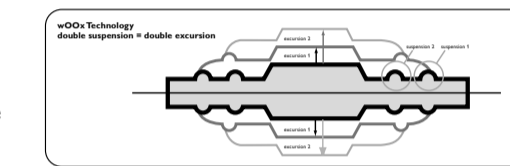

3-Step wOOx Level Control

Gameport