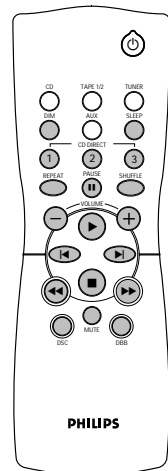

Mini Hi-Fi System FW-C30

3 CD changer Mini System

standard product information

amplifier

- 1000 watts PMPO
- 2 x 35 watts RMS, ±10% THD, 6 Ohm, 1kHz
- Sound Navigation: jog shuttle
- Digital Sound Control (optimal, jazz, rock, techno)
- Dynamic Bass Boost

compact disc player

- 3 CD changer
- CD-Rewritable compatible
- Bit-check D/A converter
- 40-track CD random program
- CD repeat (track/disc/all)
- Play modes (repeat/shuffle/program)
- Change 2 discs while playing 1

tuner

- FM/MW Digital Tuning with 40 presets
- Easy set/auto store for radio

tape deck

- Dual Tape Deck
- Normal speed dubbing
- CD synchro recording
- Automatic recording level control
- Full auto stop

loudspeaker boxes

- 2-way Bass Reflex
- 5.25" woofer
- 2.5" tweeter
- Detachable grilles
- Hyper energy bass port for deep powerful bass reproduction

connections

- Stereo headphones : 3.5mm stereo jack
- Aux : cinch type sockets
- Subwoofer out : cinch type sockets
- Karaoke mic : 3.5mm jack (/21, /21m)

general

- 3 display modes incl. NITE mode
- Multicolor FTD display
- Clock/timer
- Wake-up with CD or tuner
- 24-key Remote Control
- Karaoke Feature (/21, /21m)
- Sleep-off timer (60, 45, 30, 15 min)
- Demo mode

	/21M	/21	/22	/30	/34
Asia Pacific		•			
Australia/NZ				•	
Middle East/S Africa	•				
Latam		•			
Europe					
E Europe					
Mexico					
tuner					
FM87.5-108MHz	•	•	•		
MW522-1602kHz	•	•	•		
LW153-279kHz					
FM75 Ohm clickfit	•	•	•		
mains supply					
120/230V 50-60Hz	•	•			
230V/50Hz				•	
general					
made in sticker			•	•	

EAN: 87 10101 63135 6 (/21)
EAN: 87 10101 63397 8 (/21M)
EAN: 87 10101 63136 3 (/30)

Product Dimensions:
265mmW x 310mmH x 320mmD (center unit)
210mmW x 310mmH x 233mmD (speakers)
Package Dimensions:
624mmW x 410mmH x 474mmD
Product weight: 14 kg
Carton contains: CD Mini System, Multi-Function Remote Control,
Batteries (2 x AA), Operating instructions, Warranty information, FM
antenna, AM antenna

Printed in Singapore
Date printed: Nov 1999
Specifications subject to change without notice.
© 1999 Royal Philips Electronics N.V.
All rights reserved.
<http://www.philips.com>

Let's make things better.

PHILIPS