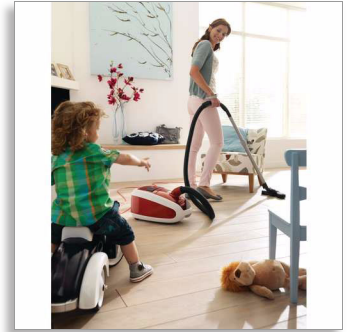

Philips StudioPower
Vacuum cleaner with bag
with TriActive nozzle

2000W

AirflowMax technology
Parquet

FC9083/01

The great little performer

Big in power, compact in size

The StudioPower from Philips combines the performance of a big vacuum cleaner with the compactness of a small one. Its big power, small size, 2 handles, and large reach offer great flexibility, so you can quickly move through your home.

Excellent cleaning results

- 2000 Watt motor generating max. 400 Watt suction power

Easy to use all over the house

- Two comfortable carrying handles for extra convenience

Highly efficient anti-allergy system

PHILIPS

Highlights

2000 Watt motor

This powerful 2000 Watt motor generates max. 400 Watt suction power for excellent cleaning results.

Comfortable carrying handles

This vacuum cleaner has not one, but two carrying handles. When it is on its wheels, there is a handle on top which enables you to easily move the cleaner around with very little bending. The second handle on the front side of the appliance enables you to comfortably carry it around in an upright position.