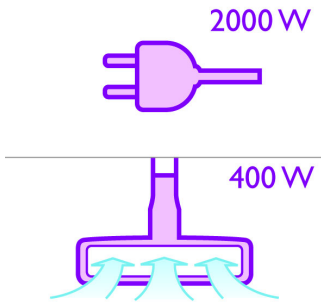

- HEPA AirSeal plus HEPA 13 filter

Easy cleaning, even around furniture

- TriActive nozzle with unique 3-in-1 action

Scratch-protection for parquet floors

- Parquet nozzle with soft brush hairs for scratch-protection

PHILIPS

Highlights

2000 Watt motor

This powerful 2000 Watt motor generates max. 400 Watt suction power for excellent cleaning results.

Comfortable carrying handles

This vacuum cleaner has not one, but two carrying handles. When it is on its wheels, there is a handle on top which enables you to easily move the cleaner around with very little bending. The second handle on the front side of the appliance enables you to comfortably carry it around in an upright position.

Performance

- Airflow (max): 40 l/s
- Input power (IEC): 1800 W
- Input power (max): 2000 W
- Noise level (Lc IEC): 78 dB
- Suction power (max): 400 W
- Vacuum (max): 30 kPa

Usability

- Carrying handle: Top and front
- Clean Comfort cassette
- Tube coupling: Button
- Dust full indicator
- Power control: Electronic on appliance
- Tube type: Metal 2-piece telescopic tube
- Wheel type: Rubber
- Action radius: 11 m
- Cord length: 8 m