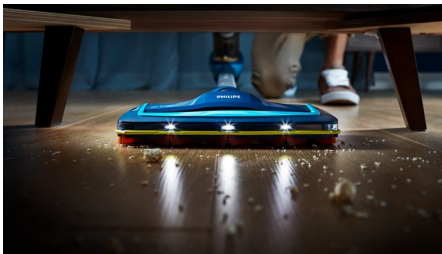

Fast. Powerful reach, even in the toughest spots

The new SpeedPro cordless vacuum cleaner provides a fast clean, with powerful reach. It's equipped with the 180° suction nozzle for precise dirt pick-up, even in the toughest spots – close to walls, furniture and in the corners.

Fast clean, with powerful reach

- Captures up to 98% of dust and dirt in each stroke
- LEDs in the nozzle reveal hidden dust and dirt
- Two speed settings to suit different floors and dirt types

Uninterrupted, effective cleaning

Highlights

180° suction nozzle

180° suction nozzle is designed for precise and powerful pick-up of up to 98% of dust and dirt in each stroke, on all floor types, even in those hard to reach spots.

LED nozzle

Fast reach everywhere

SpeedPro is flexible and easy to maneuver. The dust bucket is on top, which allows for a lower angle and even goes fully flat on the floor to reach under low furniture.

Hygienic emptying