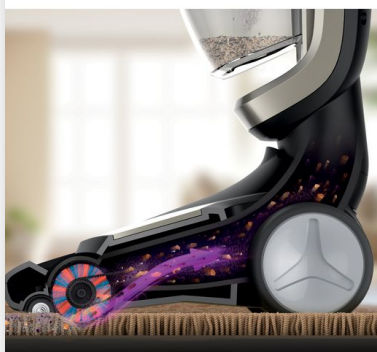

# PHILIPS

Cordless rechargeable  
vacuum cleaner

PowerPro Aqua

3-in-1

Vacuum, mop and handheld

25.2 V

Mini turbo brush

FC6409/01

## Vacuums and mops in one stroke

Always at hand to quickly clean daily messes

The new cordless (25.2V) PowerPro Aqua is a 3in1 powerful tool to deal with daily messes. A bagless vacuum cleaner includes a handheld for chair or corners, a mini turbo brush for soft surfaces and a mopping system to clean damp dirt.

### Cleans everyday messes with vacuum and mop

- PowerCyclone technology for high vacuum cleaning performance
- New mopping system with optimal wetness on hard floors
- Handheld for vacuuming furniture and hard to reach corners
- TriActive Turbo nozzle for powerful performance on carpets
- 3 layer filter technology captures micro particles

## Handheld included

Handheld for vacuuming furniture and hard to reach corners