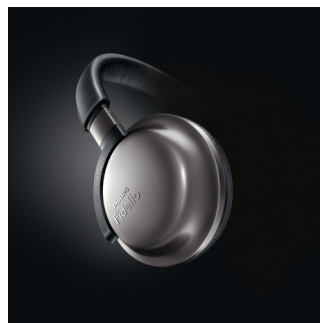

F1/27

Highlights

40mm high definition drivers

Each speaker driver is carefully hand picked, tuned and tested before being paired to ensure the most balanced natural sound. The 40mm drivers utilize high power neodymium magnets to deliver true high definition sound in a wide dynamic range, reproducing even the most minute details.

Fidelio sound signature

Precision 40mm high quality drivers plus acoustic close-back architecture and bass reflex system are all part of Fidelio's meticulous sound engineering. The Fidelio F1 headphones deliver consistent rich bass, clear highs and natural mid-range that together make up the Fidelio's unmistakable sound signature.

Bass reflex system

The headphone's acoustic closed-back architecture features a Bass Reflex System that essentially comprises ear-shells with strategically placed vents. These regulate the air pressure within the internal chamber, providing the diaphragm with a controlled environment for optimal acoustic response. Working in conjunction with the acoustic seal capture, every natural sound detail is isolated and precise and dynamic bass is delivered, without any compromising on sound clarity.

Close-back architecture

Your Fidelio headphones feature an acoustic seal that's a specially designed ribbon lock built into the internal chamber, which eliminates any unnecessary sound leakage and preserves every minute sound detail. Not only can you enjoy excellent bass extension, but also total