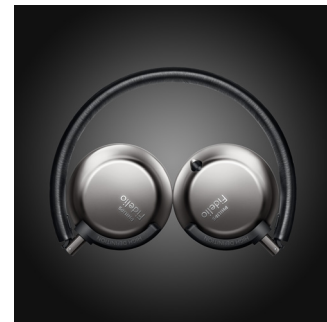

Compact and light flat-folding

The Fidelio F1 headphone's slim, lightweight and compact design folds flat for convenient and easy storage – perfect for traveling light.