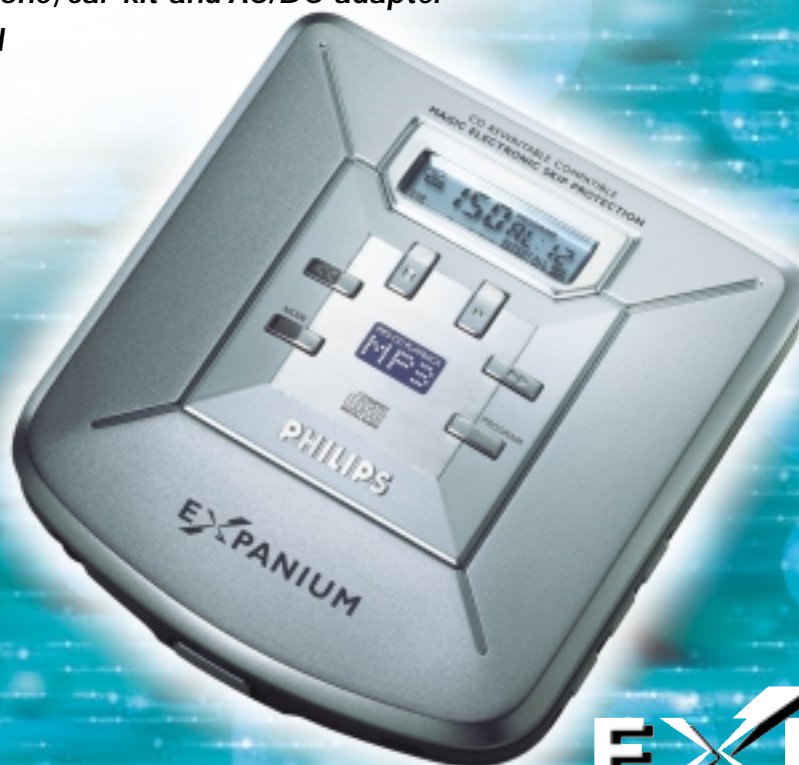

Portable MP3-CD player with MAGIC ESP™

- **Plays CD's containing MP3 tracks and regular Audio CD's**
- **Capable of playing over 10 hours of music per MP3-CD**
One MP3-CD can contain over 10 hours of music or more than 150 tracks (maximum 999)
- **MAGIC ESP™ - SHOCK PROOF**
Automatically stores from 45 up to over 100 seconds of music (at 128Kbps) to prevent music interruptions caused by shocks.
- **CD-Rewritable compatible**
Ensures that both CD-Recordable and CD-Rewritable disks, made by any CD-Recorder, can be played.
- **Playback of MP3 (32-320 Kbps) and VBR**
Supports 32 upto 320 Kbps per MP3 track and variable bitrate per MP3 track.
- **10-hour playback with two AA Alkaline batteries**
Powersaving technology extends battery playing time to 10 hours with two regular LR6-size (AA) alkaline batteries.
- **All CD program modes**
Let's you enjoy various CD program modes (shuffle/ repeat track/ repeat all/ introscan). Introscan plays 8 seconds of each track automatically to quickly scan a CD.
- **Headphone, car-kit and AC/DC adapter included**

EXPANIUM

Standard product information

Amplifier/ system

- Output power (in-ear headphone) 2 x 3mW RMS
- 1-Bit D/A converter for pure sound reproduction
- Digital dynamic bass boost
- Rotary volume control
- S/N ratio (A weighted) : >100 dB
- Frequency response : 20 Hz - 20 kHz
- Acoustic feedback

MAGIC ESP™ (Electronic skip protection)

- **SHOCK PROOF** Automatically stores from 45 up to over 100 seconds of music (at 128Kbps) to prevent music interruptions caused by shocks.

LCD display

- Indications for track, album, time, DBB, CD functions, ESP and battery status