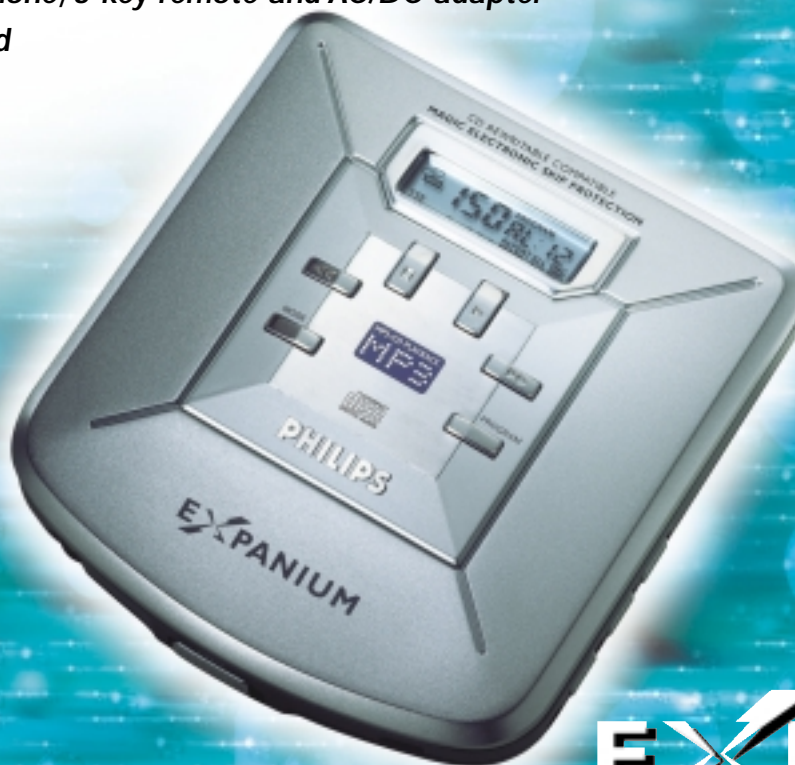

## Portable MP3-CD player with MAGIC ESP™

- **Plays CD's containing MP3 tracks and regular Audio CD's**
- **Capable of playing over 10 hours of music per MP3-CD**  
One MP3-CD can contain over 10 hours of music or more than 150 tracks (maximum 999)
- **MAGIC ESP™ - SHOCK PROOF**  
Automatically stores from 45 up to over 100 seconds of music (at 128Kbps) to prevent music interruptions caused by shocks.
- **CD-Rewritable compatible**  
Ensures that both CD-Recordable and CD-Rewritable disks, made by any CD-Recorder, can be played.
- **Playback of MP3 (32-320 Kbps) and VBR**  
Supports 32 upto 320 Kbps per MP3 track and variable bitrate per MP3 track.
- **10-hour playback with two AA Alkaline batteries**  
Powersaving technology extends battery playing time to 10 hours with two regular LR6-size (AA) alkaline batteries.
- **All CD program modes**  
Let's you enjoy various CD program modes (shuffle/ repeat track/ repeat all/ introscan). Introscan plays 8 seconds of each track automatically to quickly scan a CD.
- **Headphone, 3-key remote and AC/DC adapter included**

### Amplifier/ system

- Output power (in-ear headphone) 2 x 3mW RMS
- 1-Bit D/A converter for pure sound reproduction
- Digital dynamic bass boost
- Rotary volume control
- S/N ratio (A weighted) : >100 dB
- Frequency response : 20 Hz - 20 kHz
- Acoustic feedback