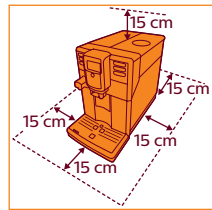

BEFORE FIRST USE

www.philips.com/coffee-care