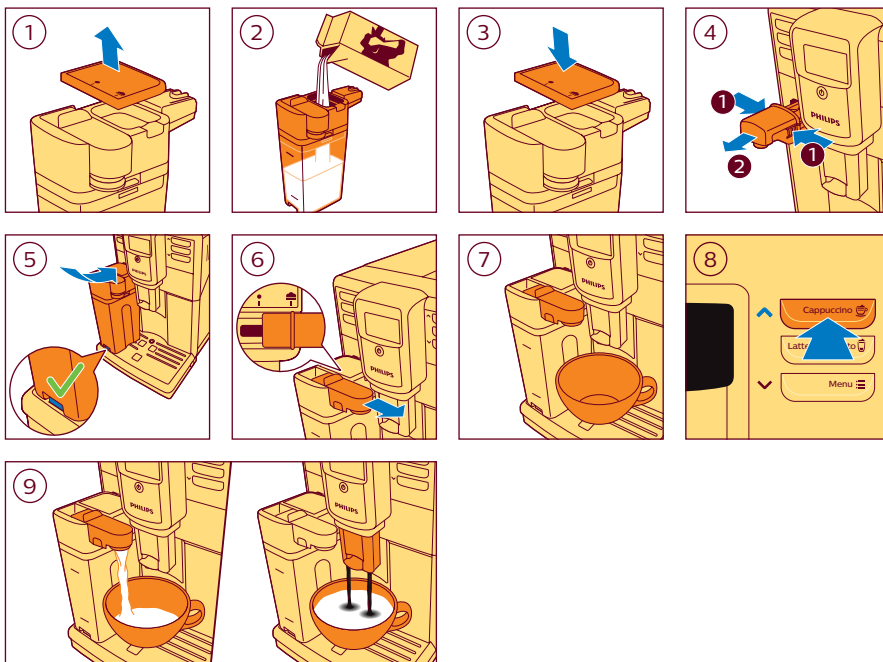

 ESPRESSO

 CAPPUCCINO

www.philips.com/coffee-care

4219.460.4112.2

PHILIPS

Super automatic
espresso machine

5000 series

EP5961, EP5960, EP5365
EP5364, EP5363, EP5361
EP5360