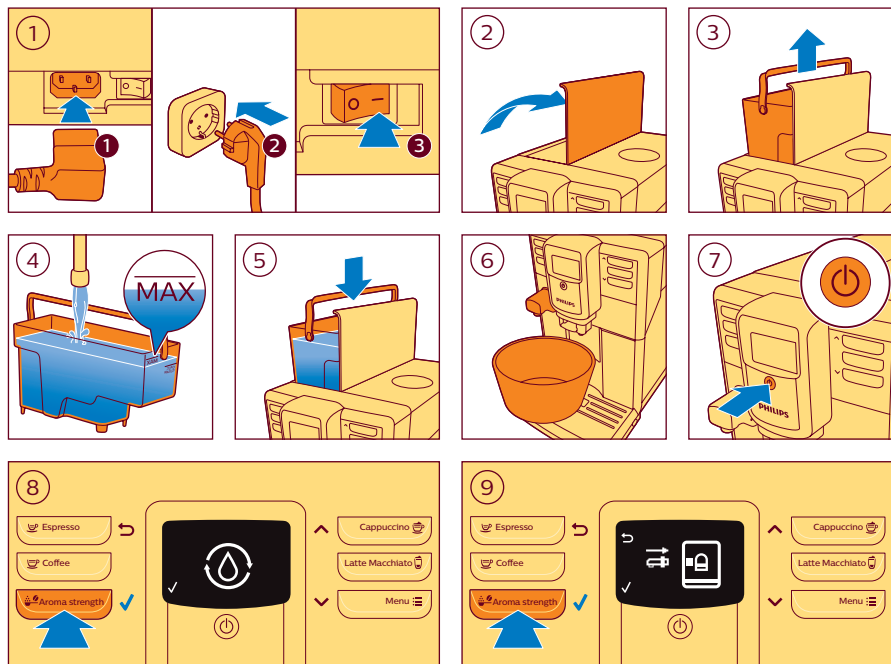

BEFORE FIRST USE

www.philips.com/coffee-care