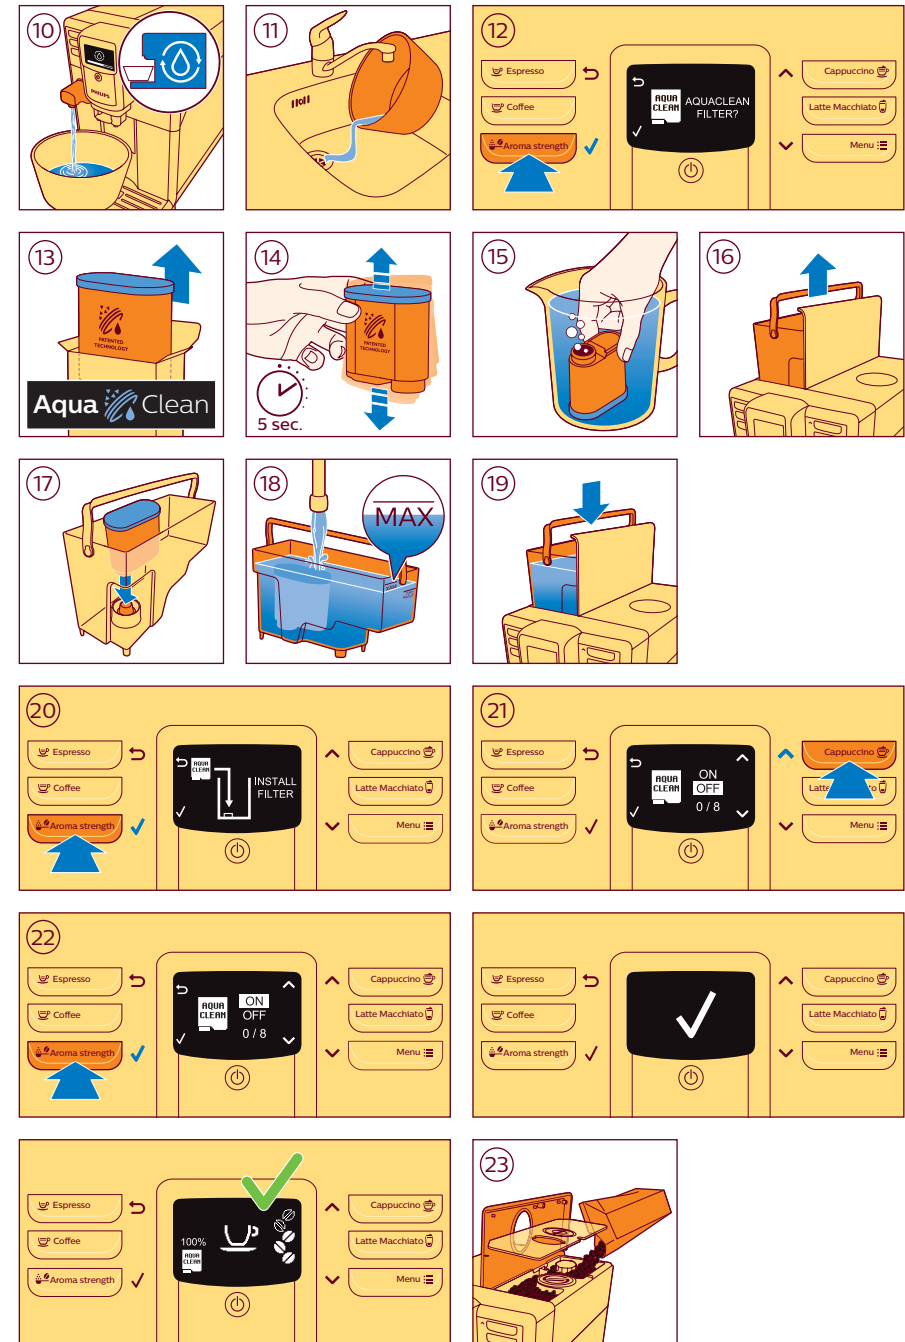

BEFORE FIRST USE

www.philips.com/coffee-care