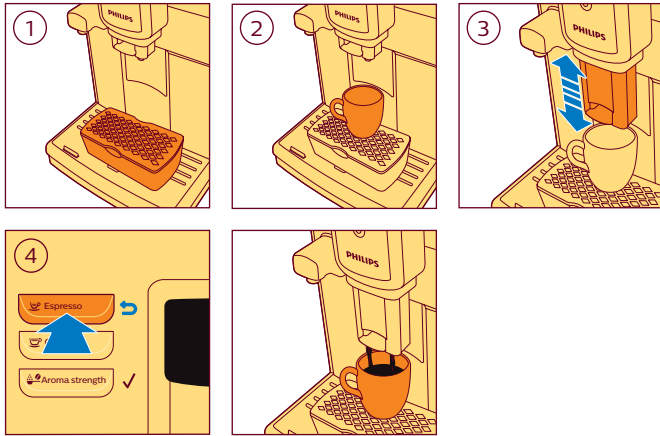

 ESPRESSO

 CAPPUCCINO

www.philips.com/coffee-care

4219.460.4112.2

PHILIPS

Super automatic
espresso machine

5000 series

EP5961, EP5960, EP5365
EP5364, EP5363, EP5361
EP5360