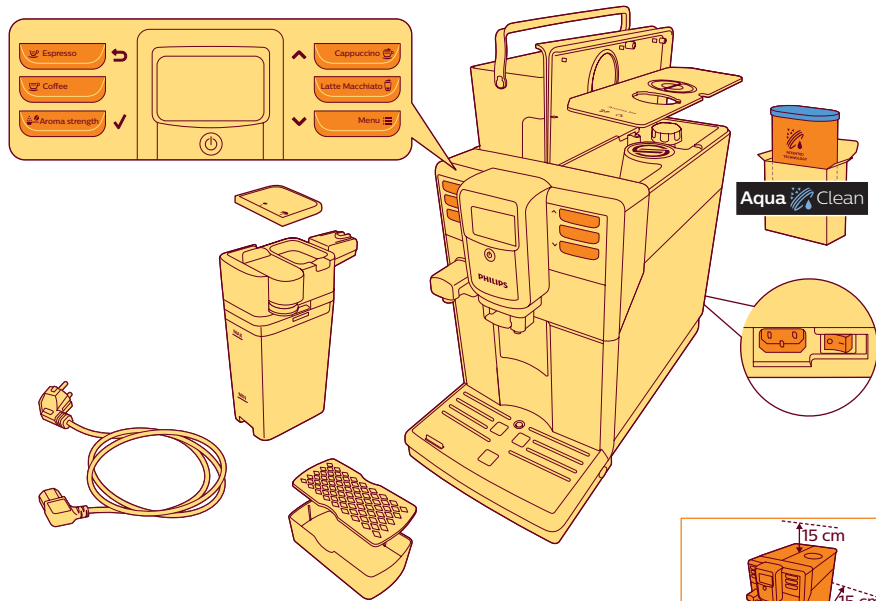

BEFORE FIRST USE

www.philips.com/coffee-care