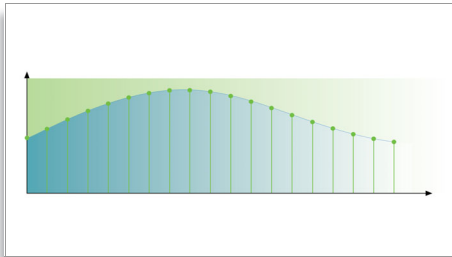

192kHz/24 bit audio DAC

192KHz sampling enables you to have an accurate representation of the original sound curves. Together with a 24-bit resolution, more information is captured from the original analogue sound wave form, giving a much richer audio reproduction.