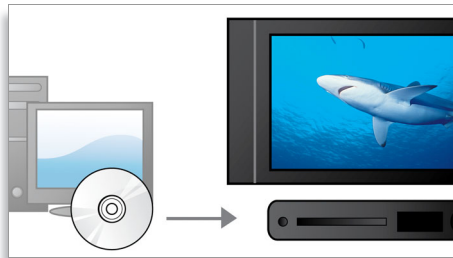

DivX Certified

With DivX support, you are able to enjoy DivX encoded videos in the comfort of your living room. The DivX media format is an MPEG4-based video compression technology that enables you to save large files like movies, trailers and music videos on media like CD-R/RW, and DVD recordable discs.

DVP3960/37

Specifications

Picture/Display

- D/A converter: 12 bit, 108 MHz
- Picture enhancement: High Def (720p, 1080i), Progressive scan, Smart Picture, Video upsampling, Video upscaling

Sound

- D/A converter: 24 bit, 192 kHz
- Signal to noise ratio: 90
- Distortion and Noise (1kHz): 65 dB
- Crosstalk (1kHz): 70 dB
- Dynamic Range (1kHz): 80 dB
- Frequency response: 30-20000 Hz
- Sound System: Dolby Digital

Video Playback

- Playback Media: CD, CD-R/CD-RW, Video CD/SVCD, DVD, DivX, DVD+R/+RW, DVD-R/-RW, DVD-Video
- Compression formats: MPEG1, MPEG2, DivX 3.11, DivX 4.x, DivX 5.x, DivX 6.0
- Video disc playback system: NTSC, PAL

Audio Playback

- Playback Media: CD, MP3-CD, MP3-DVD, CD-R/RW, WMA-CD, Audio CD
- MP3 bit rates: 32 - 256 kbps
- Compression format: Dolby Digital, MP3, PCM, WMA

Still Picture Playback

- Playback Media: DVD+R/+RW, DVD-R/-RW, CD-R/RW, Picture CD, Kodak Picture CD
- Picture Compression Format: JPEG
- Picture Enhancement: Flip photos, Rotate, Zoom, Slideshow with MP3 playback, High Definition Resolution

Multimedia Applications

- Playback Formats: DivX, MP3, JPEG Still pictures

Connectivity

- Rear Connections: Analog audio Left/Right out, Composite video (CVBS) output, HDMI output, Digital coaxial out, ComponentVideo out
- Progressive

Convenience

- Child Protection: Parental Control, Child Lock
- On-Screen Display languages: English, Mexican Spanish, Canadian French

Accessories

- Included accessories: 2 x AAA Batteries, Audio/Video cable, Quick start guide, Remote Control, User Manual, Product Registration Card, Warranty Leaflet

Dimensions

- Set dimensions (W x H x D): 360 x 37 x 235 mm
- Packaging dimensions (W x H x D): 415 x 82 x 320 mm

Power

- Power consumption: < 10 W
- Power supply: 120V, 60Hz
- Standby power consumption: < 0.8 W

HDMI

PROGRESSIVE SCAN

Issue date 2010-09-05

Version: 2.0.15

12 NC: 8670 000 28359
UPC: 6 09585 12878 1

© 2010 Koninklijke Philips Electronics N.V.
All Rights reserved.

Specifications are subject to change without notice.
Trademarks are the property of Koninklijke Philips Electronics N.V. or their respective owners.

www.philips.com