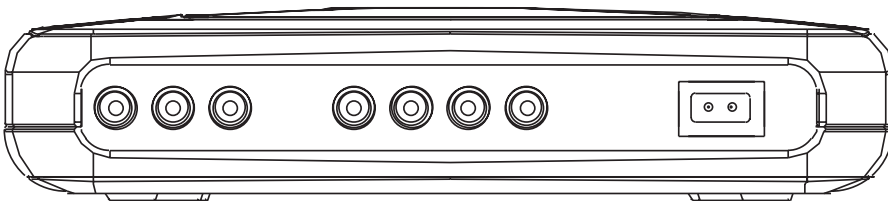

UPC codes: 6 09585 10700 7

Dimensions

Product:	
- DVD System:	8.5"W x 1.8"H x 8.5" D
- Package:	12.8"W x 4.1"H x 11.3" D
Weight (approx):	
- DVD system:	1.98 lbs
- Carton:	3.09 lbs

Bundled Equipment

• AC power cable • Audio cable • Video cable • Remote Control with battery • User Manual

www.philips.com